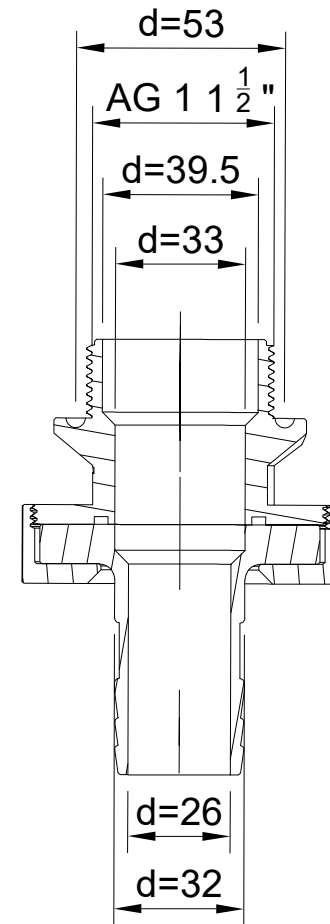

A-A (1:2)

Dept.	Technical reference	Created by Poolpowershop 05.11.2025	Approved by	
		Document type	Document status	
		Title Click & Close D32 AG 1 1/2"	DWG No.	
		Rev.	Date of issue	Sheet 1/1